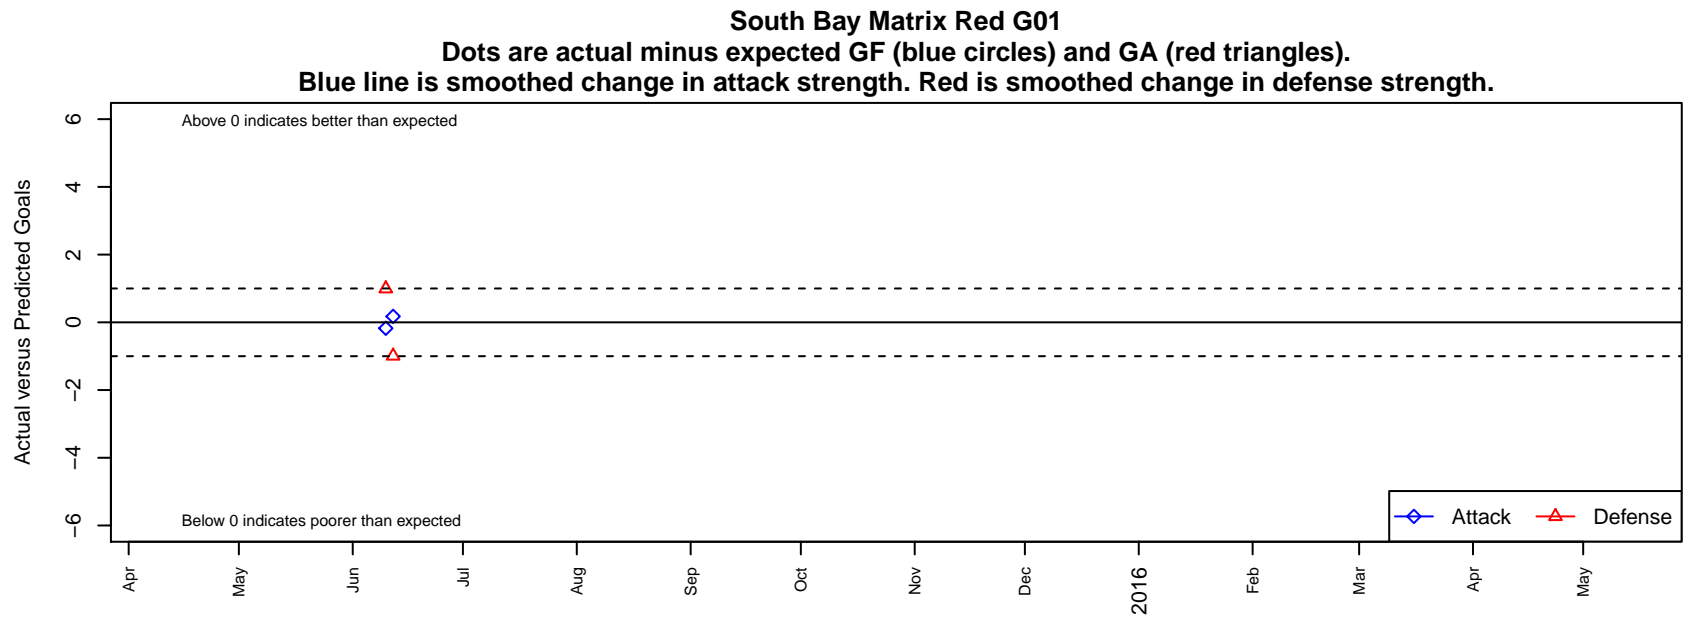

South Bay Matrix Red G01

alt names used:

Venues played:
2015 Region IV Pres Cup U13

, CAS
G01 total strength=1246
attack=7.72 defense=2.85

| date | home | | away | | venue | pred.home | pred.away |
|-------------|--------------------------|---|-------------------------|---|-----------------------------|------------------|------------------|
| 2015-06-12 | South Bay Matrix Red G01 | 2 | Idaho Rush Premier G01 | 3 | 2015 Region IV Pres Cup U13 | 1.82 | 2.01 |
| 2015-06-10 | South Bay Matrix Red G01 | 1 | FC Warriors Blue 02 G01 | 3 | 2015 Region IV Pres Cup U13 | 1.18 | 3.99 |